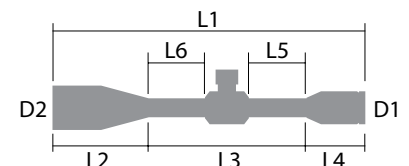

SPECS

Power	4.5-30X
Obj. Lens	56 mm
Tube Size	34 mm
Turrets	Exposed / Locking
Eye Relief	3.9"
FoV @100Y	24.5-3.75 ft
Click Value	0.1 MIL
Adjustment Per Rotation	10 MIL
Total Elevation Adjustment	32 MIL
Total Windage Adjustment	32 MIL
Parallax Adjustment	Side Focus 25yds-∞
Purging Material	Argon
Weight	36.5 oz

DIMENSIONS

L1	L2	L3	L4	L5	L6	D1	D2
15.3"	5.0"	6.6"	3.7"	2.7"	2.3"	1.83"	2.5"

**SHARP, TIGHT
AND PRICED
JUST RIGHT!**