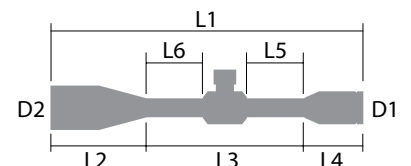

SPECS

Power	6-24X
Obj. Lens	56 mm
Tube Size	30 mm
Turrets	Exposed / Locking Windage
Eye Relief	3.7"
FoV @100Y	19.9-5.12 ft
Click Value	0.1 MIL
Adjustment Per Rotation	10 MIL
Total Elevation Adjustment	20 MIL
Total Windage Adjustment	20 MIL
Parallax Adjustment	Side Focus 10yds-∞
Purging Material	Argon
Weight	32.3 oz

DIMENSIONS

L1	L2	L3	L4	L5	L6	D1	D2
14.4"	4.8"	6.0"	3.6"	2.5"	2.1"	1.8"	2.5"

**SHARP, TIGHT
AND PRICED
JUST RIGHT!**