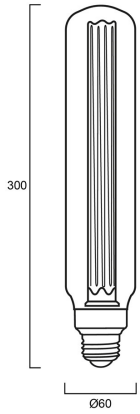

Toledo Mirage T60
ToLEDo Mirage T60 105LM E27 SL
0029942