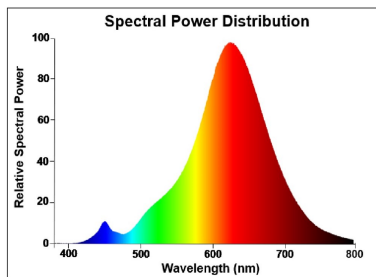

Toledo Mirage T60

ToLEDo Mirage T60 105LM E27 SL

0029942

Packaging

Product EAN number	5410288299426
Packaging single length / height (cm)	32.4
Packaging single width (cm)	6.9
Packaging single depth (cm)	6.9
DUN14 (inner)	15410288299423
Units per outer package	6
Packaging outer length / height (cm)	22.5
Packaging outer width (cm)	15.0
Packaging outer depth (cm)	35.0

Safety data

Optimal operating condition (°C)	-20-40
Breakage cleaning instructions	Not applicable
Special purpose lamp	No
Dry applications use only	Yes
Suitable for household illumination	Yes
Safety message	Not Suitable for totally enclosed fixtures

PHOTOMETRY

TECHNICAL DRAWINGS