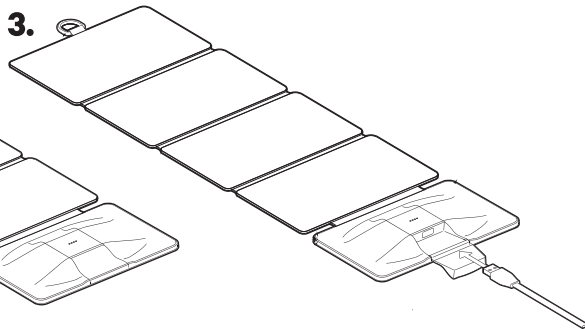

PWR SOLAR 10W

COMPACT FOLDING
SOLAR CHARGER 5V

QUICK START

1.

2.

3.

FOR BEST RESULTS ANGLE SOLAR
CELLS 90 DEGREES TO THE SUNS RAYS

SOLID LEDS INDICATE IRRADIATION
ON PANEL WITHOUT A DEVICE CONNECTED.