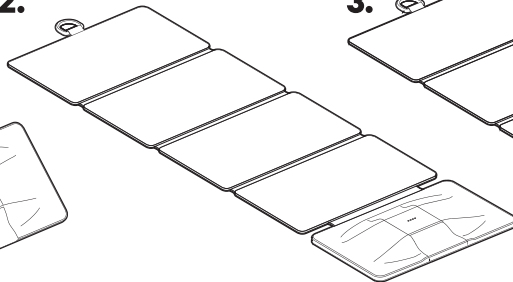

PWR SOLAR 10W

COMPACT FOLDING
SOLAR CHARGER 5V

QUICK START

1.

2.

3.

FOR BEST RESULTS ANGLE SOLAR
CELLS 90 DEGREES TO THE SUNS RAYS

SOLID LEDS INDICATE IRRADIATION
ON PANEL WITHOUT A DEVICE CONNECTED.