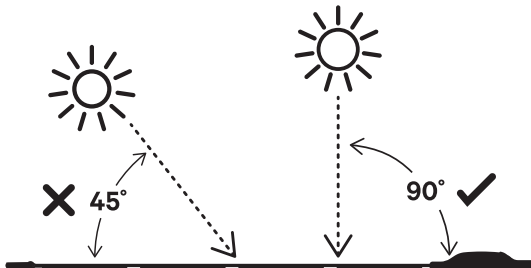

PWR SOLAR 10W

COMPACT FOLDING
SOLAR CHARGER 5V

QUICK START

1.

2.

3.

FOR BEST RESULTS ANGLE SOLAR
CELLS 90 DEGREES TO THE SUNS RAYS

SOLID LEDS INDICATE IRRADIATION
ON PANEL WITHOUT A DEVICE CONNECTED.