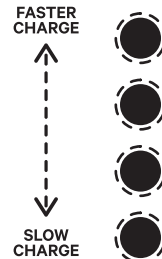

PWR SOLAR 10W

COMPACT FOLDING
SOLAR CHARGER 5V

QUICK START

1.

2.

3.

FOR BEST RESULTS ANGLE SOLAR
CELLS 90 DEGREES TO THE SUNS RAYS

SOLID LEDS INDICATE IRRADIATION
ON PANEL WITHOUT A DEVICE CONNECTED.

FLASHING LEDS INDICATE CHARGING RATE
WHEN A DEVICE IS CONNECTED.