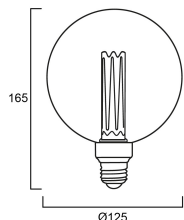

SYLVANIA

ToLEDo Mirage G120
ToLEDo Mirage G120 125LM E27 SL
0029908