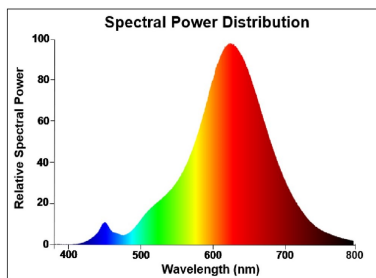

ToLEDo Mirage G120

ToLEDo Mirage G120 125LM E27 SL
0029908

Average life (Nominal) (h)	25000
Average life (Rated) (h)	25000

Physical data

Nominal Product Length (mm)	165
Nominal Product Diameter (mm)	125
Weight (kg)	0.14

Packaging

Product EAN number	5410288299082
Packaging single length / height (cm)	17.8
Packaging single width (cm)	13.2
Packaging single depth (cm)	13.2
DUN14 (inner)	15410288299089
Units per outer package	4
Packaging outer length / height (cm)	28.0
Packaging outer width (cm)	28.0
Packaging outer depth (cm)	20.5

Safety data

Optimal operating condition (°C)	-20-40
Breakage cleaning instructions	Not applicable
Special purpose lamp	No
Dry applications use only	Yes
Suitable for household illumination	Yes
Safety message	Not Suitable for totally enclosed fixtures

PHOTOMETRY

TECHNICAL DRAWINGS