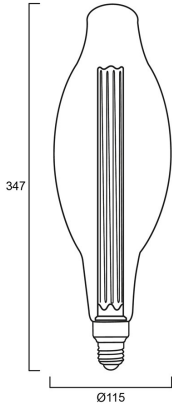

Toledo Mirage E115

ToLEDo Mirage E115 105LM E27 SL
0029944