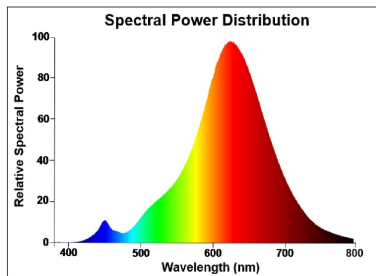

Toledo Mirage E115

ToLEDo Mirage E115 105LM E27 SL
0029944

Weight (kg)	0.29

Packaging

Product EAN number	5410288299440
Packaging single length / height (cm)	37.0
Packaging single width (cm)	12.6
Packaging single depth (cm)	12.6
DUN14 (inner)	15410288299447
Units per outer package	4
Packaging outer length / height (cm)	27.0
Packaging outer width (cm)	27.0
Packaging outer depth (cm)	39.5

Safety data

Optimal operating condition (°C)	-20-40
Breakage cleaning instructions	Not applicable
Special purpose lamp	No
Dry applications use only	Yes
Suitable for household illumination	Yes
Safety message	Not Suitable for totally enclosed fixtures

PHOTOMETRY

TECHNICAL DRAWINGS