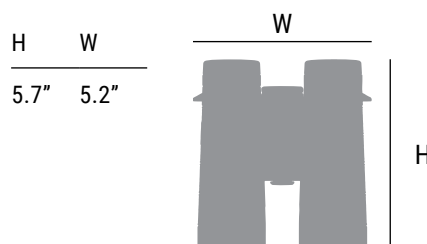

SPECS

Power	8X
Obj. Lens	42 mm
Eye Relief	17.2 mm
FoV Angular	8.1°
FoV ft @1000Y	426 ft
FoV m @1000M	144 m
Close Focus	6.5 ft
Interpupillary Distance	57-74 mm
Weight	23.3 oz

DIMENSIONS

**SHARP, TIGHT
AND PRICED
JUST RIGHT!**