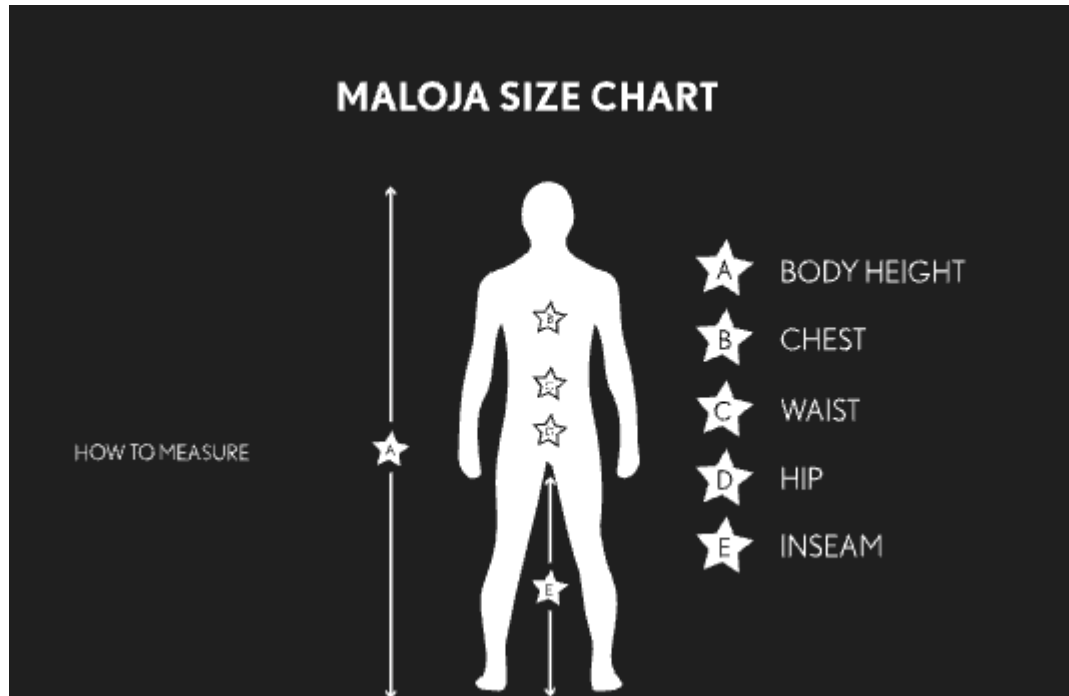

Grössentabelle Maloja Size Chart Women

| SIZE | XS | S | M | L | XL |
|-------------|------------|------------|------------|------------|------------|
| BODY HEIGHT | 162-164 cm | 164-168 cm | 168-172 cm | 172-176 cm | 176-180 cm |
| CHEST | 86-90 cm | 90-94 cm | 94-98 cm | 98-102 cm | 102-106 cm |
| WAIST | 62-66 cm | 66-70 cm | 70-74 cm | 74-78 cm | 78-82 cm |
| HIP | 90-94 cm | 94-98 cm | 98-102 cm | 102-106 cm | 106-110 cm |
| INSEAM | 78-80 cm | 80-82 cm | 82-84 cm | 84-86 cm | 86-88 cm |