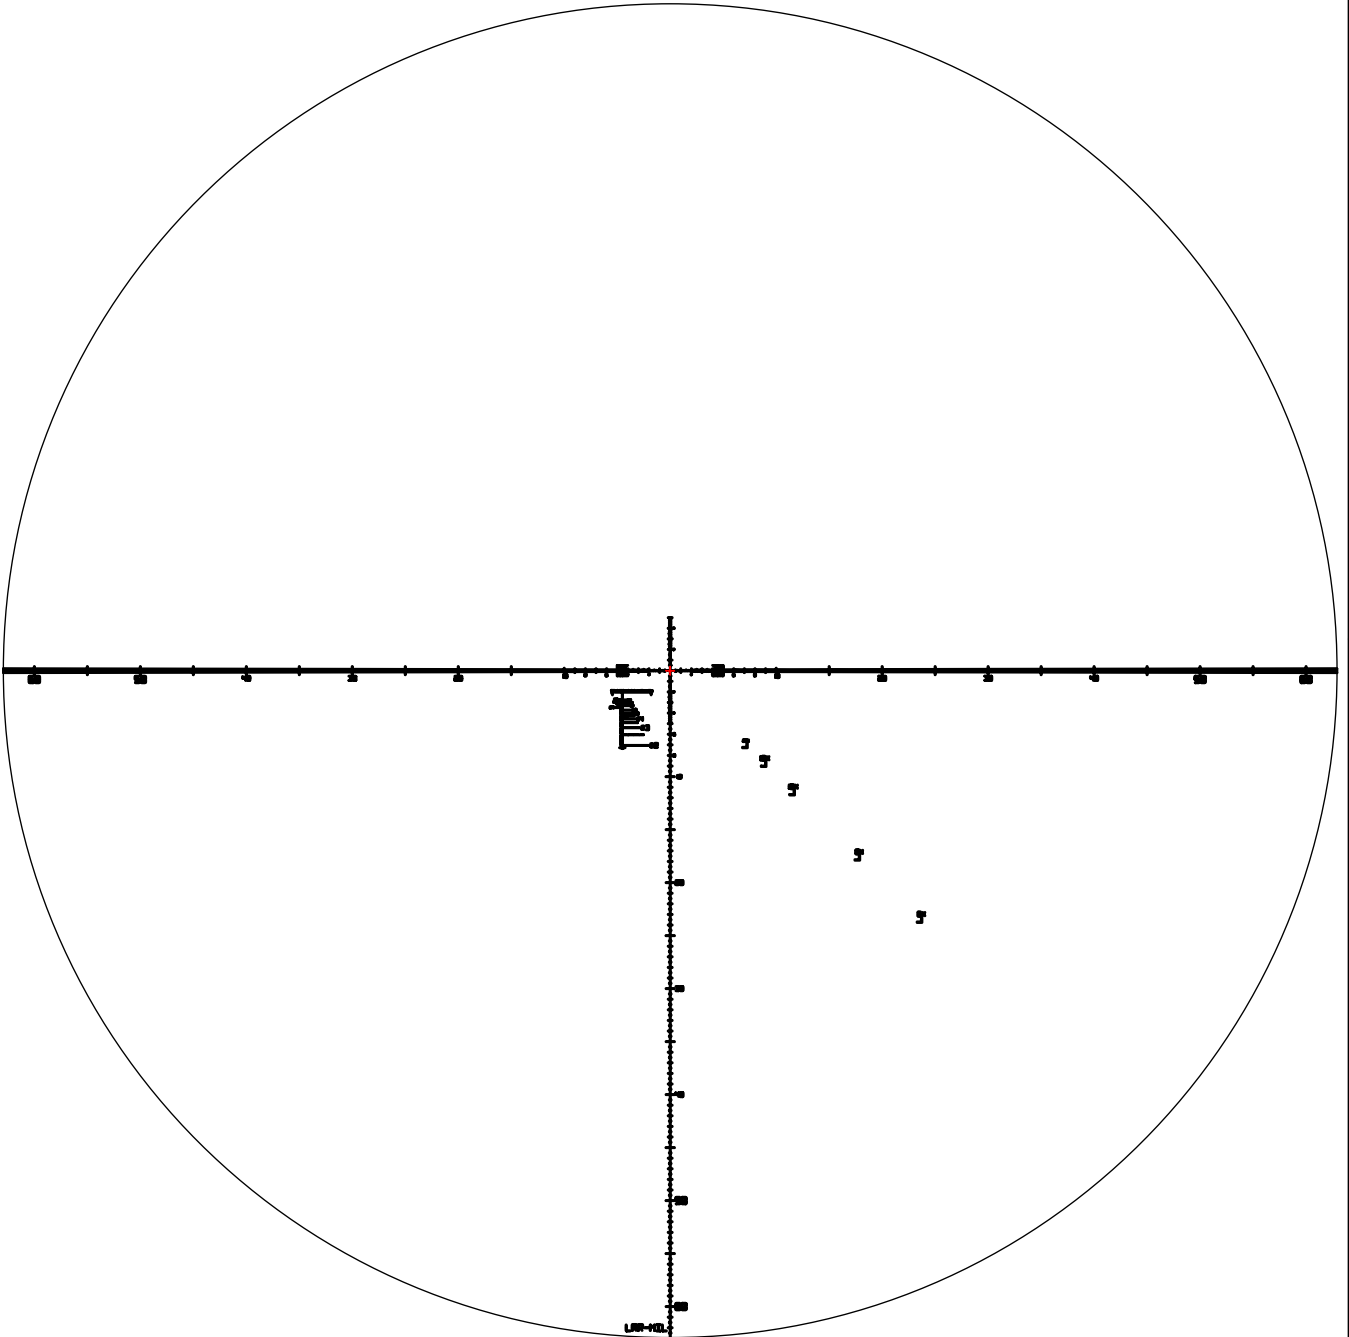

SCHMIDT  BENDER
GmbH & Co. KG
Am Grossacker 42
D-35444 Biebertal - Germany
tel. +49(0)6409/ 8115-0
fax. +49(0)6409/ 8115-11

reticle - data sheet
LRR-Mil

page 1 of 3

revision 00

scope	3-27x56 PMII High Power	scope type	66	focal plane	FFP
model	Schmidt-Bender-Datasheet-LRR-MIL-FFP-3-27x56 PM II-High Power				

LRR-Mil

scope	3-27x56 PMII High Power	scope type	66	focal plane	FFP
model	Schmidt-Bender-Datasheet-LRR-MIL-FFP-3-27x56 PM II-High Power				

All rights reserved by Schmidt & Bender GmbH & Co. KG. No reproduction, distribution or unauthorized use of this document or any information contained herein may be made without the expressed written permission of Schmidt & Bender GmbH & Co. KG or its assignees.

field of view at lowest magnification

field of view at highest magnification