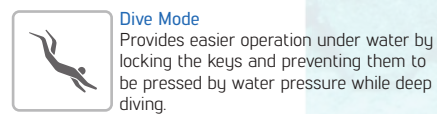

PACKAGE CONTENTS