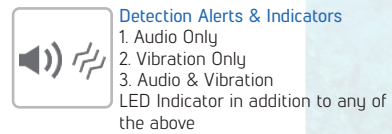

PACKAGE CONTENTS