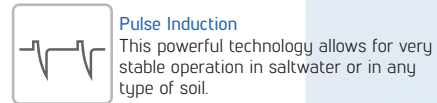

PACKAGE CONTENTS