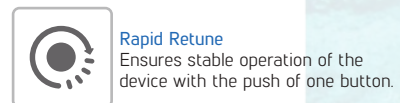

PACKAGE CONTENTS