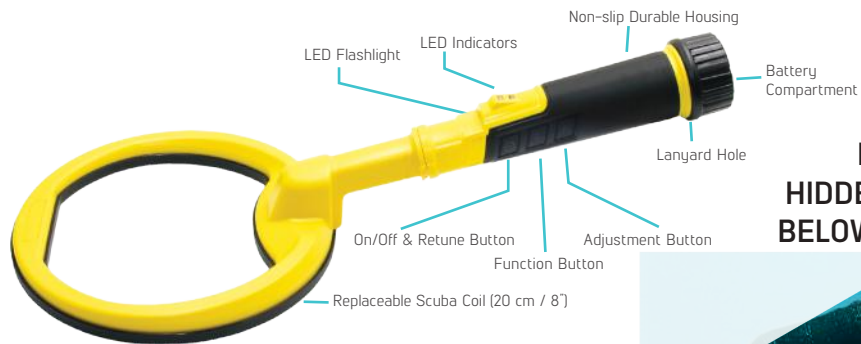

SCUBA DETECTORS & PINPOINTERS

 PULSEDIVE

PULSEDIVE SCUBA DETECTOR

LET TREASURE HUNTING BE YOUR NEXT UNDERWATER ADVENTURE!

The PulseDive Scuba Detector gives you the benefits of high end underwater metal detectors at a fraction of the cost and size. Lightweight & rugged with audio, LED light and vibration alerts!

DISCOVER HIDDEN TREASURES BELOW THE SURFACE!

TECHNICAL SPECIFICATIONS

Operating Principle	: Pulse Induction
Operating Frequency	: 3kHz
Frequency Shift	: Yes
Waterproof	: Up to 60m (200ft.)
Built-in Wireless Module:	Yes
Detection Modes	: Audio / Vibration / Audio + Vibration / LED
Sensitivity	: 5 levels adjustable
Length	: 45 cm (17.7")
Weight	: 550 gr (19.4oz) including the coil cover
Battery	: 1650mAh Lithium Polymer
Charging Time	: ≈2 hours
Warranty	: 2 years