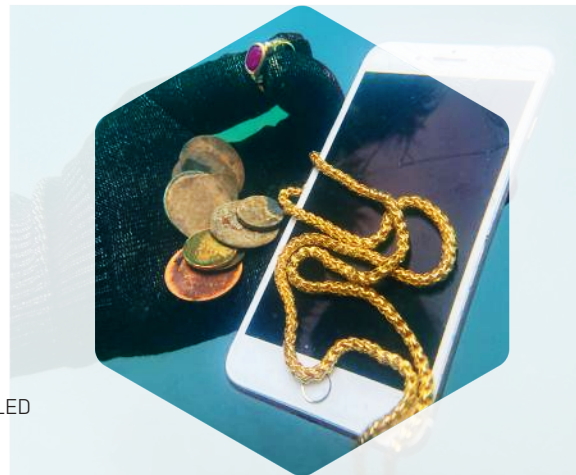

SCUBA DETECTORS & PINPOINTERS

 PULSEDIVE

PULSEDIVE SCUBA DETECTOR

LET TREASURE HUNTING BE YOUR NEXT UNDERWATER ADVENTURE!

The PulseDive Scuba Detector gives you the benefits of high end underwater metal detectors at a fraction of the cost and size. Lightweight & rugged with audio, LED light and vibration alerts!

DISCOVER HIDDEN TREASURES BELOW THE SURFACE!

TECHNICAL SPECIFICATIONS

Operating Principle	: Pulse Induction
Operating Frequency	: 3kHz
Frequency Shift	: Yes
Waterproof	: Up to 60m (200ft.)
Built-in Wireless Module:	Yes
Detection Modes	: Audio / Vibration / Audio + Vibration / LED
Sensitivity	: 5 levels adjustable
Length	: 45 cm (17.7")
Weight	: 550 gr (19.4oz) including the coil cover
Battery	: 1650mAh Lithium Polymer
Charging Time	: ≈2 hours
Warranty	: 2 years