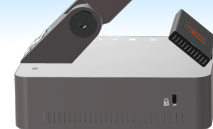

Wireless Camera
Paired To Wireless Receiver